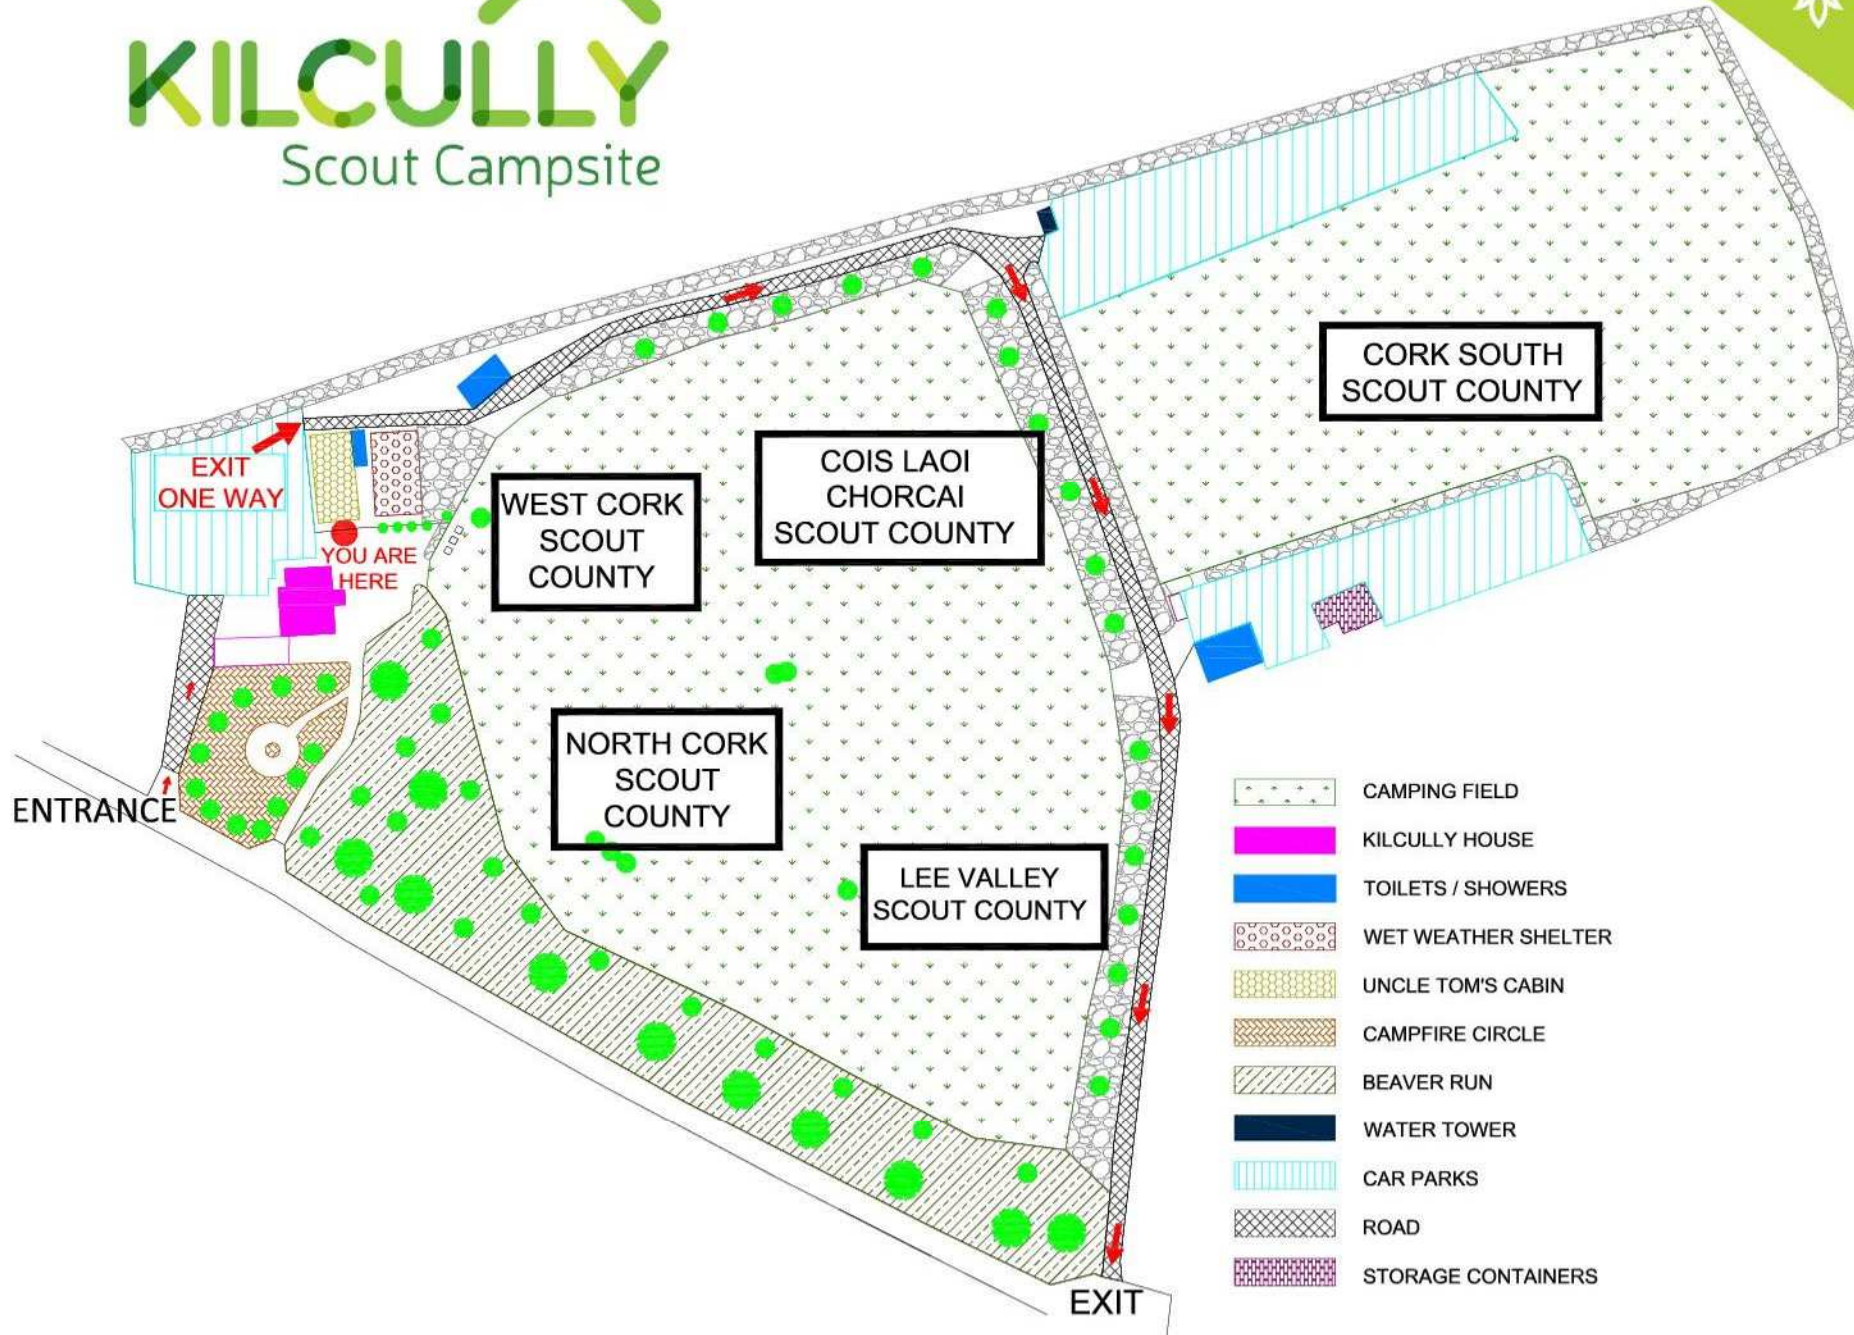

KILCULLY

Scout Campsite

-  CAMPING FIELD
-  KILCULLY HOUSE
-  TOILETS / SHOWERS
-  WET WEATHER SHELTER
-  UNCLE TOM'S CABIN
-  CAMPFIRE CIRCLE
-  BEAVER RUN
-  WATER TOWER
-  CAR PARKS
-  ROAD
-  STORAGE CONTAINERS